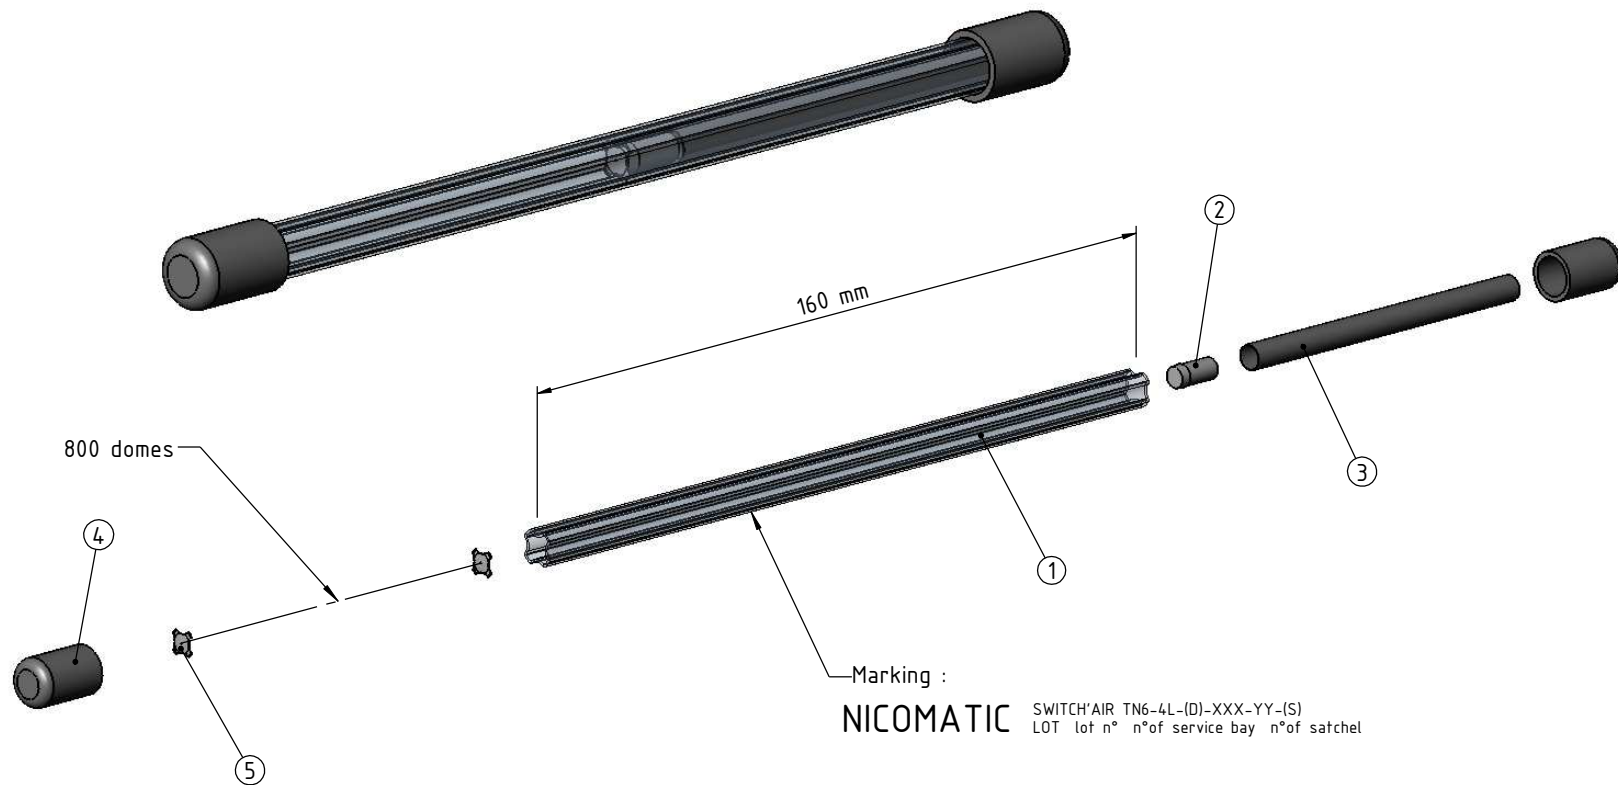

2

2

1

1

No. article	Qté	Designation
1	1 x 160mm	Tube 6-4legs
2	1	Pusher
3	1	Straw
4	2	Closure
5	2	Switch'air dome Ø6 4 leg with or without dimple XXXgr YY

XXX	force
140	140gr
170	170gr

YY	Plating
21	Nikel plated
31	Gold plated

S : without Switch'air

**NICOMATIC**  
 www.nicomatic.com  
 Mail : nicomatic@nicomatic.fr  
 Tel : +33 (0)4.50.36.13.85

2	12/07/10	C.G.	J.R.	E.M.
Iss	Date	Drawn	Checked	Approved

Item : Switch'air dome Ø6mm 4 leg with or without dimple XXXg YY in tube